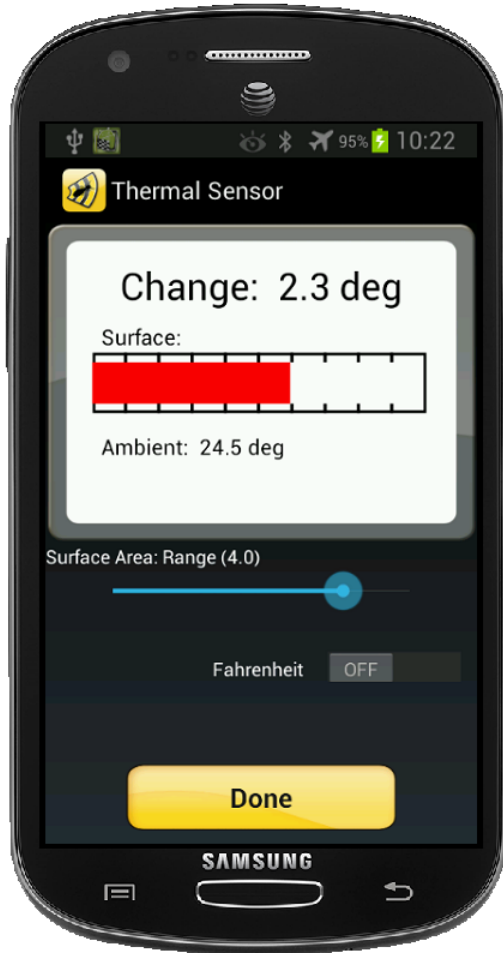

Combined Technologies

- Termatrac T3i
 - Radar for **Movement**
 - **Moisture** Sensor
 - **Thermal** sensor to spot thermal anomalies
 - Downloadable Reports

Radar, Thermal and Moisture Sensors

PDA for Viewing

Radar Detection – senses movement

Thermal Detection

Hotter

Colder