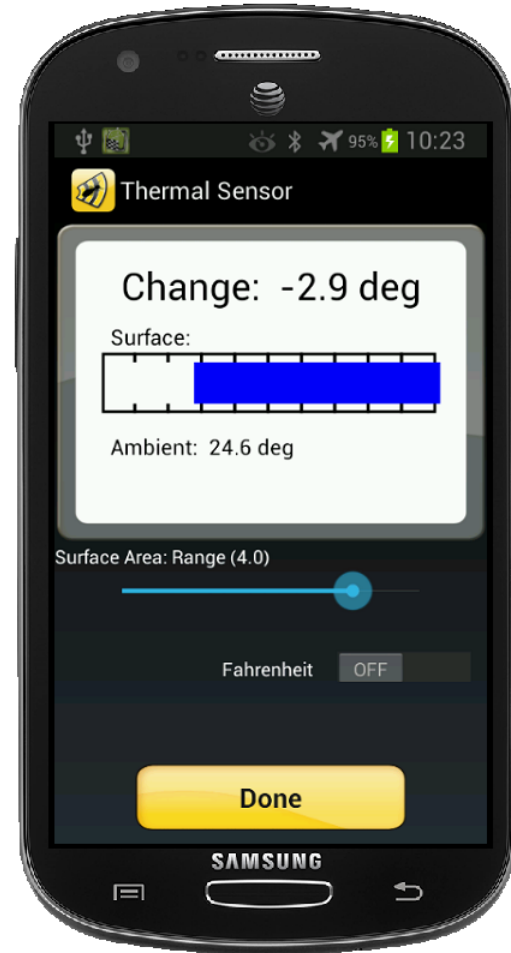

Combined Technologies

- Termatrac T3i
 - Radar for **Movement**
 - **Moisture** Sensor
 - **Thermal** sensor to spot thermal anomalies
 - Downloadable Reports

Radar, Thermal and Moisture Sensors

PDA for Viewing

Radar Detection – senses movement

Thermal Detection

Hotter

Colder