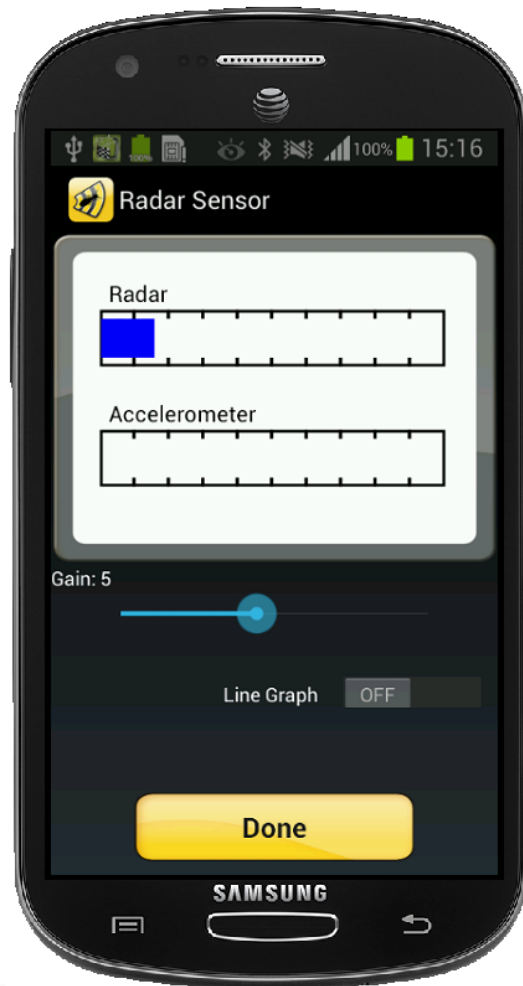

Combined Technologies

- Termatrac T3i
 - Radar for **Movement**
 - **Moisture** Sensor
 - **Thermal** sensor to spot thermal anomalies
 - Downloadable Reports

Radar, Thermal and Moisture Sensors

PDA for Viewing

Radar Detection – senses movement

Thermal Detection

Hotter

Colder